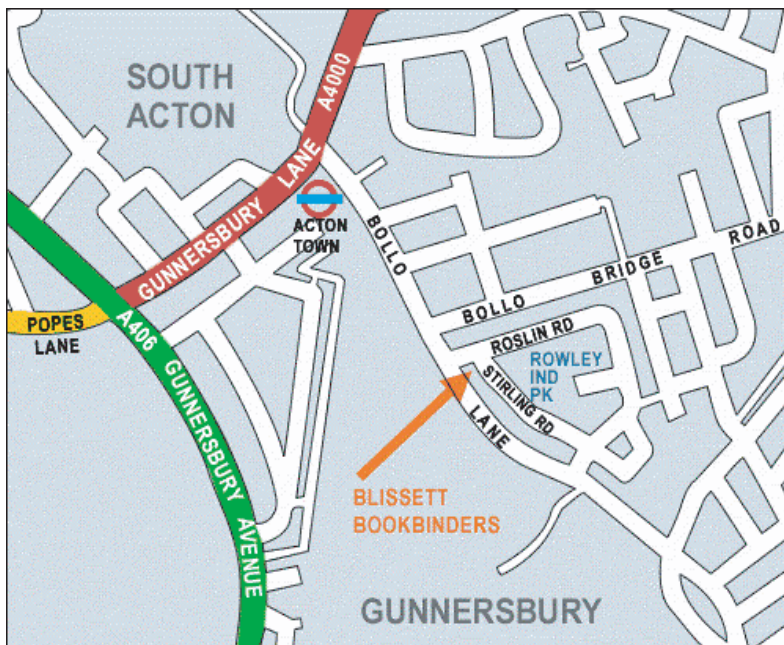

## CONTACT US DIRECTORY

Blissett Bookbinders is the trading name of F.J. Blissett & Co. Ltd. We operate from factory premises in South Acton in West London and have been in our present location since 1962 having been established since 1920.

### OUR OPENING TIMES & HOW TO FIND US

You can deliver to and collect from our West London premises during normal business hours **7.30 a.m. – 3.30 p.m. (12.30 p.m. Fridays)**. Our bindery is situated 200 meters from Acton Town London Underground Tube Station (Piccadilly & District Lines). Take the side exit, cross over the pelican crossing turning right and take the fourth turning off Bollo Lane on the left. We are on the corner of Roslin Road and Bollo Lane opposite the Sorting Office. Alternatively there is plentiful on-street parking all round or a large car park to the far side.